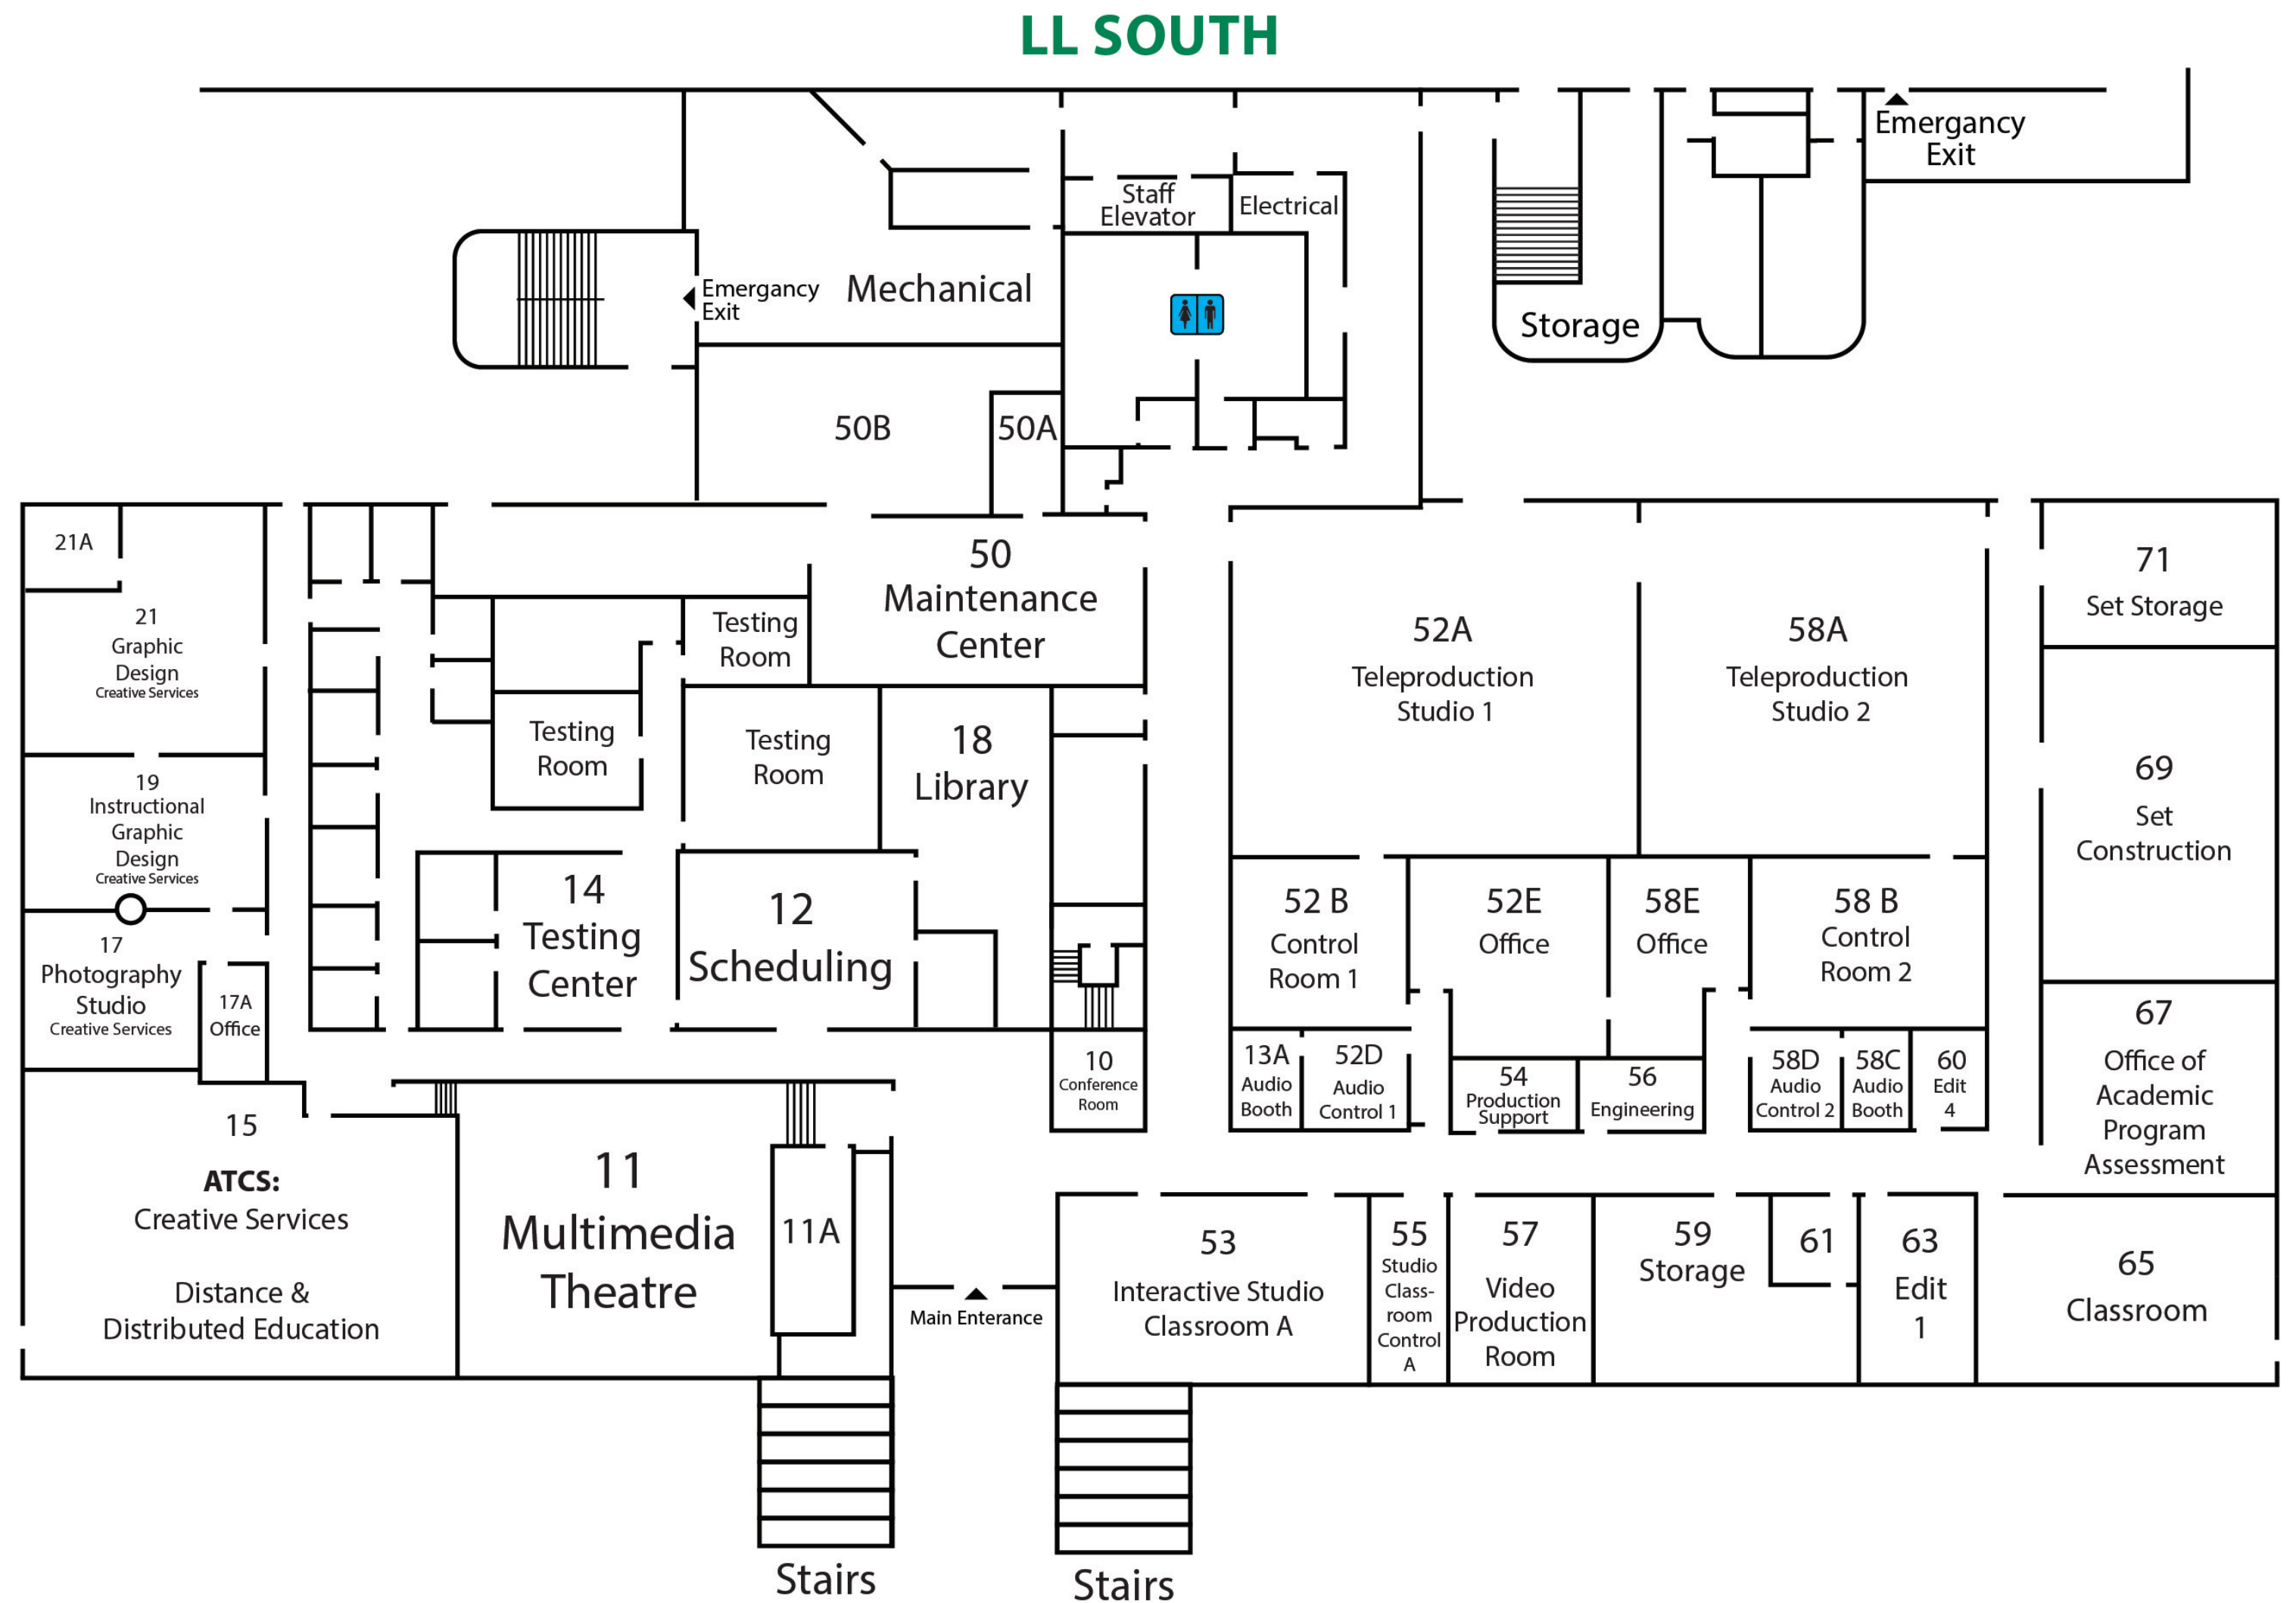

Call Number Locations of Circulating Books

A - HZ 2 South

J - PR1199 3 North

PR1200 - Z 4 North

Lower Level South

Classroom

65

Creative Services

15

Distance & Distributed Education

15

Interactive Studio Classroom

53

Multimedia Theatre

11

Testing Center

14

*Rooms within this location can only be accessed from outside the library building

Restroom