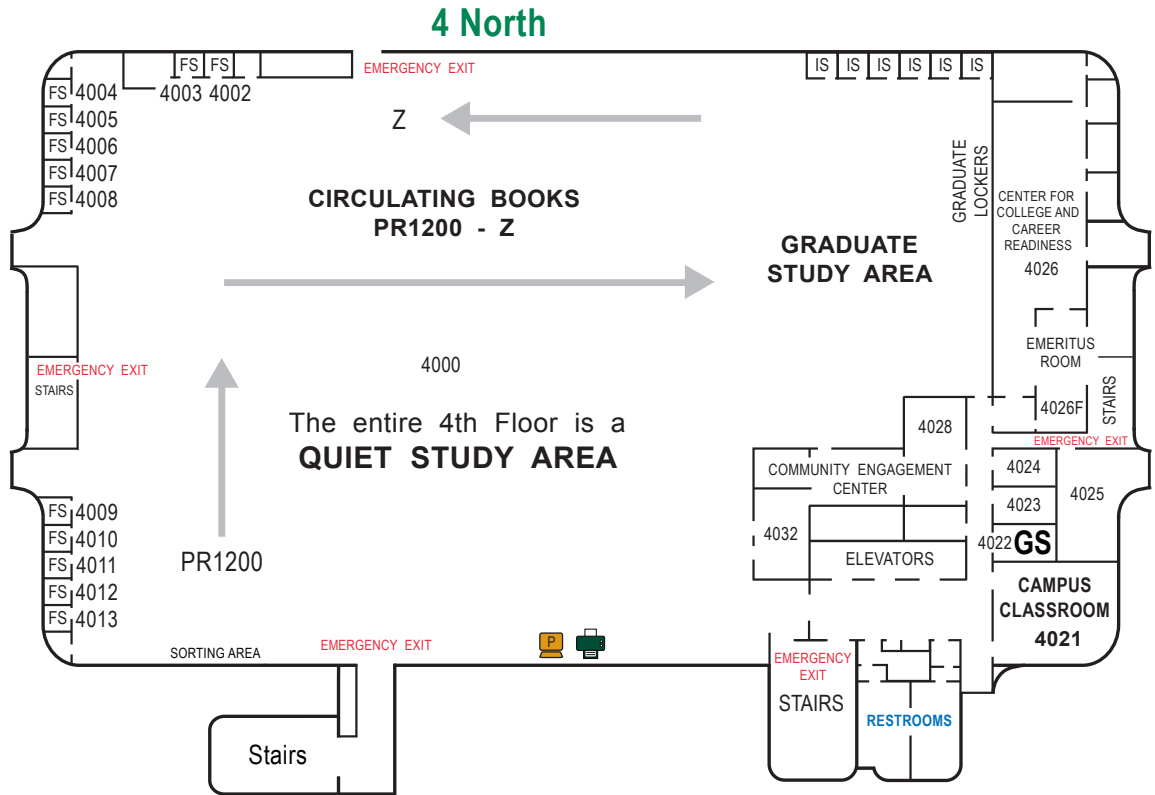

Call Number Locations of Circulating Books

A - HZ 2 South J - PR1399 3 North PR1400 - Z 4 North

4

- Campus Classroom 4021
- Center for College & Career Readiness 4026
- Community Engagement Center 4028
- Emeritus Room 4026F
- Graduate Study Area Graduate Study Carrels
- Group Study Room 4022
- Quiet Study Area

-  Student Research Computers
-  Public Research Computers
-  PrintSmart
-  Group Study Room
-  Faculty Study Room
-  Individual Study Room
-  Wheelchair Access