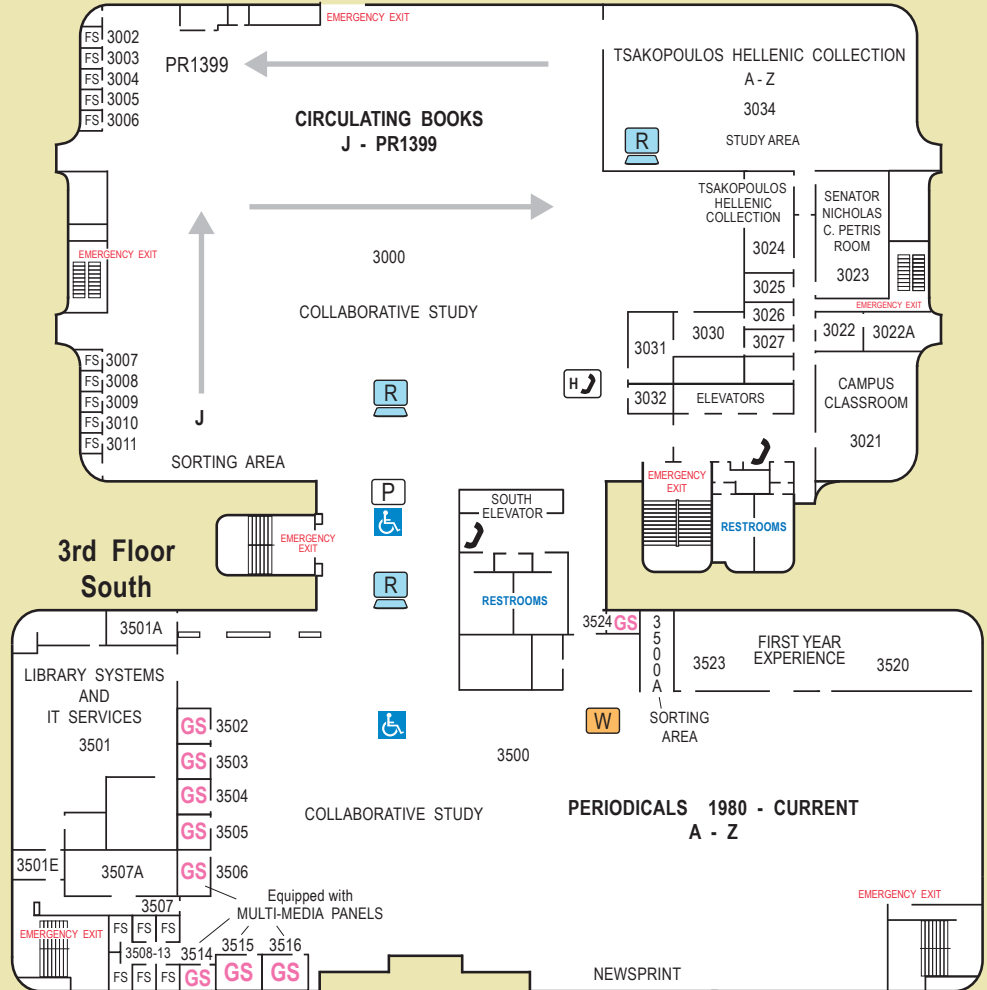

Call Number Locations of Circulating Books

A - HZ 2 South

J - PR1199 3 North

PR1200 - Z 4 North

3

Campus Classroom 3021

Collaborative Study

First Year Experience
3520

Group Study Rooms

Library Systems 3501

Newsprint

Periodicals
1980 - Current A - Z

Petris Room 3023

Tsakopoulos
Hellenic Collection

3rd Floor North

3rd Floor South

STUDENT RESEARCH STATIONS

PUBLIC RESEARCH STATIONS

COPIER

CAMPUS PHONE

HELP PHONE

WORK TABLE

PRINTSMART

GROUP STUDY ROOM

FACULTY STUDY ROOM

WHEELCHAIR ACCESS