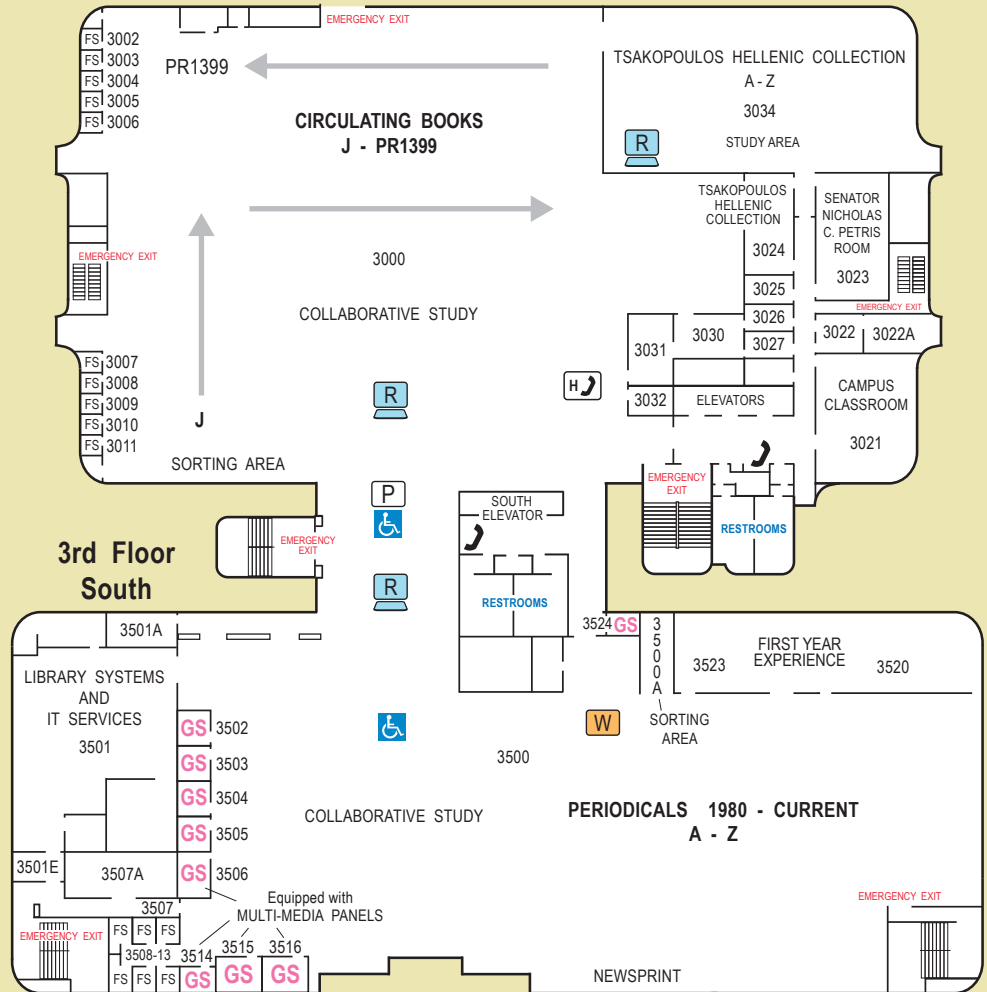

Call Number Locations of Circulating Books

A - HZ 2 South

J - PR1199 3 North

PR1200 - Z 4 North

3

Campus Classroom 3021

Collaborative Study

First Year Experience
3520

Group Study Rooms

Library Systems 3501

Newsprint

Periodicals
1980 - Current A - Z

Petris Room 3023

Tsakopoulos
Hellenic Collection

3rd Floor North

STUDENT RESEARCH STATIONS

PUBLIC RESEARCH STATIONS

COPIER

CAMPUS PHONE

HELP PHONE

WORK TABLE

PRINTSMART

GROUP STUDY ROOM

FACULTY STUDY ROOM

WHEELCHAIR ACCESS