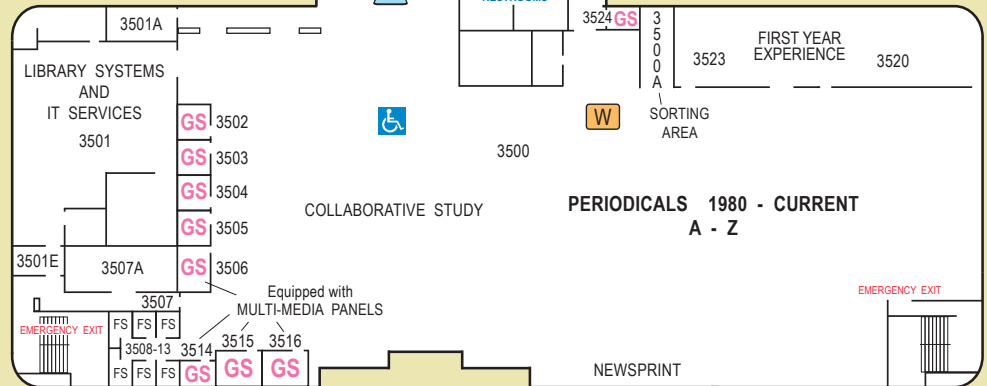

Group Study Rooms

Library Systems 3501

Newsprint

Periodicals
1980 - Current A - Z

Petris Room 3023

Tsakopoulos
Hellenic Collection

3rd Floor North

3rd Floor South